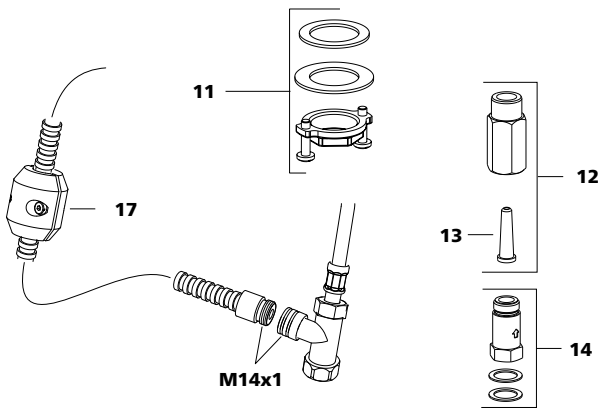

1	Z.537.550.000
2	Z.637.405.000
3	Z.635.599
4	Z.537.582
5	Z.535.845.000
6	Z.535.950
7	Z.635.225.700
8	Z.635.220.700
9	Z.638.911
10	Z.532.241
11	Z.538.315
12	Z.538.367.000
13	Z.636.715
14	Z.536.223
15	Z.638.156
16	Z.534.830.000
17	Z.535.773
18	Z.535.137.106