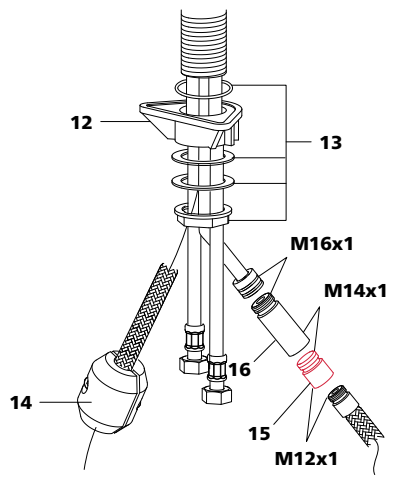

10.441.113.000
10.441.113.000FL
10.441.113.127
10.441.113.127FL

1	Z.537.550.000
1	Z.537.550.127
2	Z.535.853
3	Z.637.405.000
3	Z.637.405.127
4	Z.635.599
5	Z.537.582
6	Z.537.379.000
6	Z.537.379.127
7	Z.634.026
8	Z.537.381
9	Z.635.220
10	Z.535.950
11	Z.635.225
12	Z.532.241
13	Z.535.967
14	Z.538.039
15	Z.536.228
16	Z.535.331