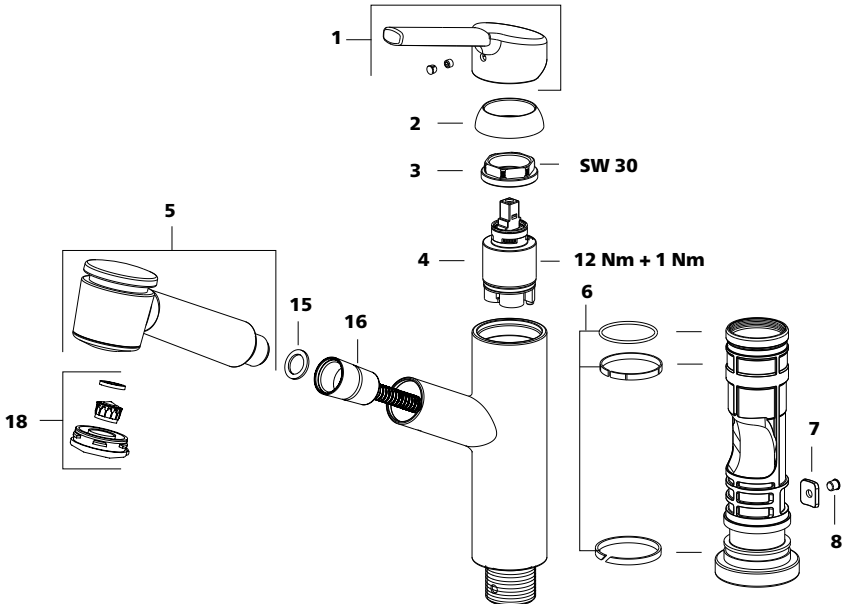

10.445.033.000FL