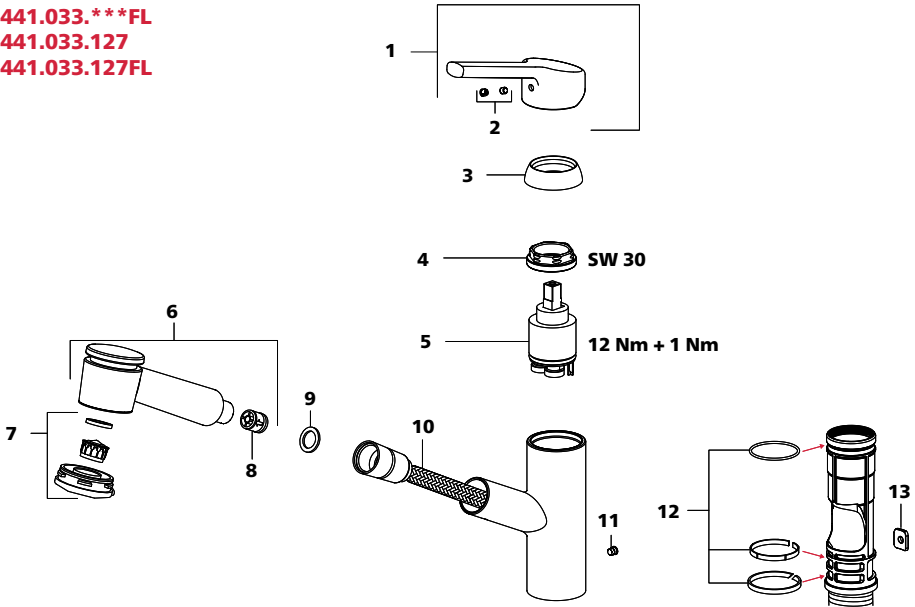

10.441.033.***
10.441.033.***FL
10.441.033.127
10.441.033.127FL

6 Z.534.852.136 (matt black)

1	Z.537.550.***	
1	Z.537.550.127	
2	Z.535.853	
3	Z.637.405.***	
3	Z.637.405.127	
4	Z.635.599	
5	Z.537.582	
6	Z.535.844.000	
7	Z.535.092	
8	Z.532.255	
9	Z.638.156	
10	Z.537.382	
11	Z.635.220	
12	Z.535.950	
13	Z.635.225	
14	Z.532.241	
15	Z.535.967	
16	Z.538.039	
17	Z.536.228	
18	Z.535.681	AUS