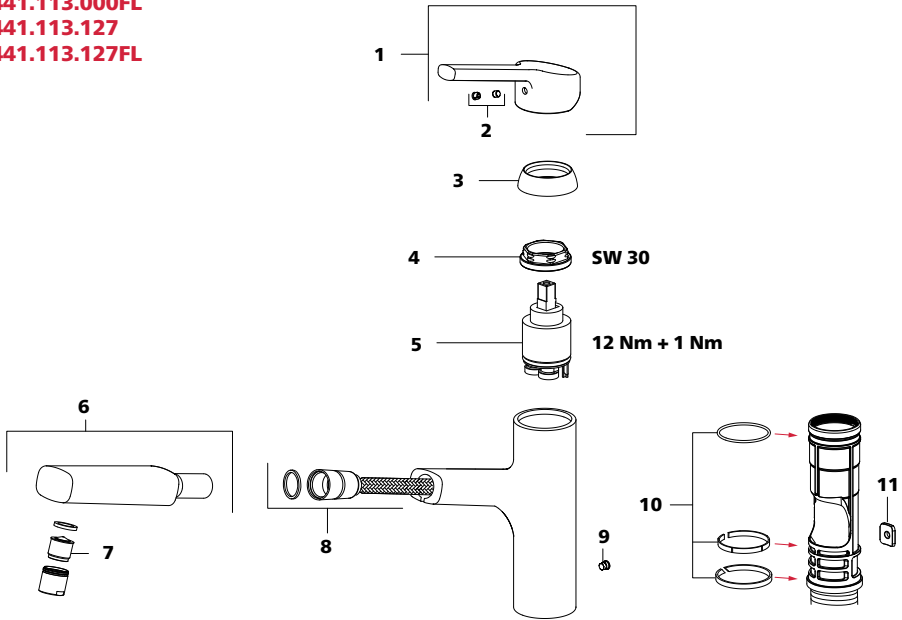

10.441.113.000
10.441.113.000FL
10.441.113.127
10.441.113.127FL

1	Z.537.550.000
1	Z.537.550.127
2	Z.535.853
3	Z.637.405.000
3	Z.637.405.127
4	Z.635.599
5	Z.537.582
6	Z.537.379.000
6	Z.537.379.127
7	Z.634.026
8	Z.537.381
9	Z.635.220
10	Z.535.950
11	Z.635.225
12	Z.532.241
13	Z.535.967
14	Z.538.039
15	Z.536.228
16	Z.535.331