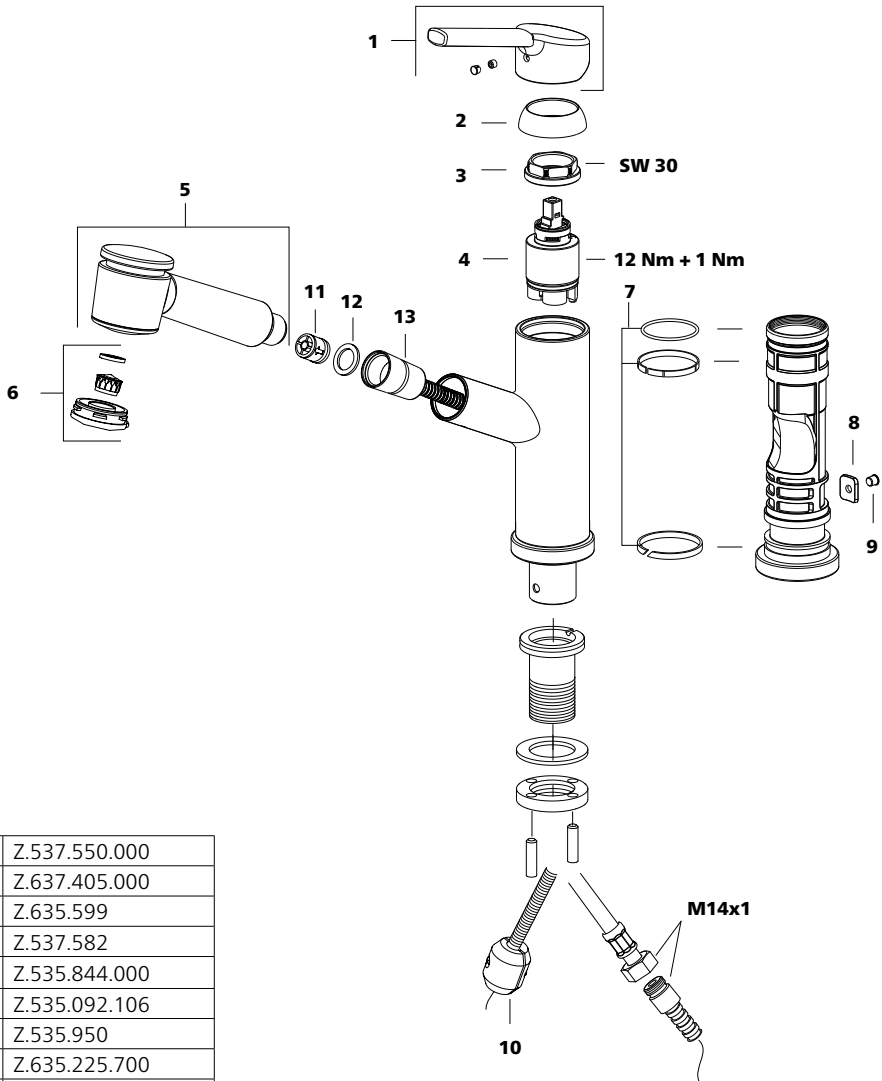

KWC LUNA E

802470

Installation and Service Manual

10.441.023.***
10.441.023.*FL**
10.441.023.127FL

10.441.113.000
10.441.113.000FL
10.441.113.127
10.441.113.127FL

10.441.033.***
10.441.033.*FL**
10.441.033.127
10.441.033.127FL

10.441.113.700
10.441.113.700FL

Adapter 3/8" x 1/2"

CH/EU: Z.535.331
USA/CAN: Z.535.505
AUSTRALIA: Z.535.681

KWC LUNA E

802549

Installation and Service Manual

10.441.013.000FL
10.441.013.176FL

10.445.023.000FL

10.445.033.000FL

1	Z.537.550.000
2	Z.637.405.000
3	Z.635.599
4	Z.537.582
5	Z.535.845.000
6	Z.535.950
7	Z.635.225.700
8	Z.635.220.700
9	Z.638.911
10	Z.532.241
11	Z.538.315
12	Z.538.367.000
13	Z.636.715
14	Z.536.223
15	Z.638.156
16	Z.534.830.000
17	Z.535.773
18	Z.535.137.106

10.441.043.000FL

1	Z.537.550.000
2	Z.637.405.000
3	Z.635.599
4	Z.537.582
5	K.31.90.01.000 A31
6	Z.535.894
7	Z.635.717.700
8	Z.635.220.700
9	Z.536.223

10.441.053.000FL

1	Z.537.550.000
2	Z.637.405.000
3	Z.635.599
4	Z.537.582
5	Z.535.844.000
6	Z.535.092.106
7	Z.535.950
8	Z.635.225.700
9	Z.635.220.700
10	Z.538.039
11	Z.532.255
12	Z.638.156
13	Z.537.382