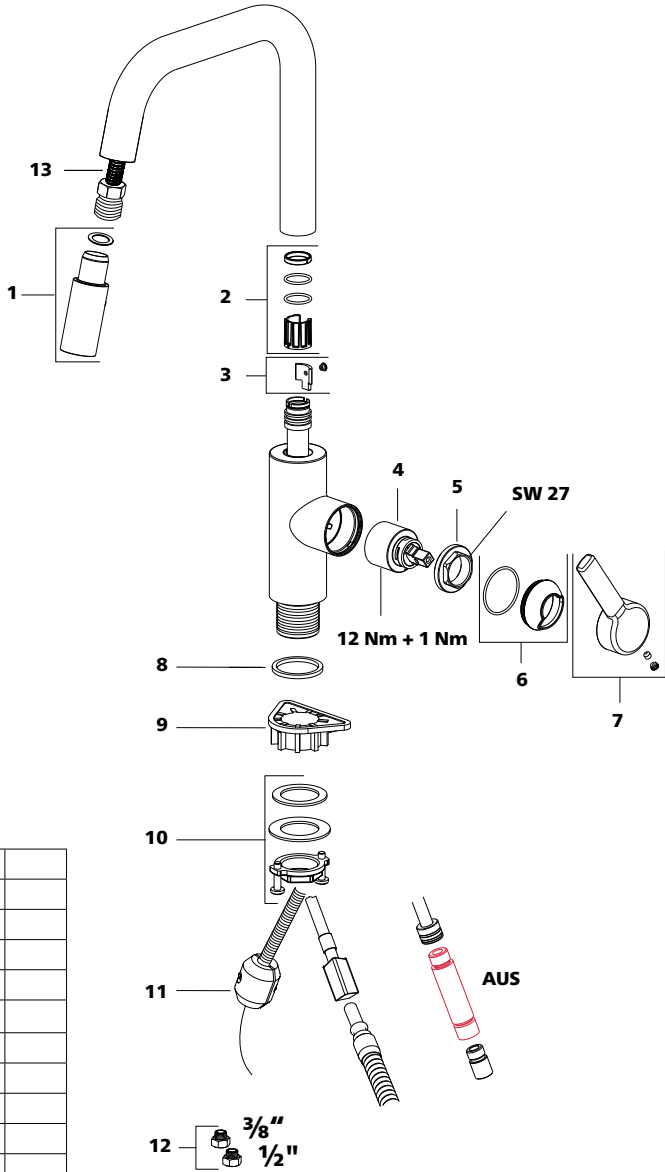

KWC LUNA E

802470

Installation and Service Manual

10.441.023.***
10.441.023.*FL**
10.441.023.127FL

10.441.113.000
10.441.113.000FL
10.441.113.127
10.441.113.127FL

10.441.033.***
10.441.033.*FL**
10.441.033.127
10.441.033.127FL

10.441.113.700
10.441.113.700FL

Adapter 3/8" x 1/2"

CH/EU: Z.535.331
USA/CAN: Z.535.505
AUSTRALIA: Z.535.681

KWC LUNA E

802549

Installation and Service Manual

10.441.013.000FL
10.441.013.176FL

10.445.023.000FL

10.441.043.000FL

10.441.004.000FL
10.441.004.176FL

10.445.033.000FL

10.441.053.000FL

Surface: 000 chrome, 176 matt black

10.441.013.000FL
10.441.013.176FL

1	Z.639.308	
1a	Z.638.506	AUS
2	Z.538.319	
3	Z.538.579	
4	Z.537.584	
5	Z.638.735	
6	Z.538.295.***	
7	Z.538.630.***	
8	Z.638.911	
9	Z.532.241	
10	Z.538.315	
11	Z.535.739	AUS
12	Z.635.215	

*** Surface: 000 chrome, 176 matt black

10.441.004.000FL
10.441.004.176FL

1	Z.538.043.000	
2	Z.538.319	
3	Z.538.579	
4	Z.537.584	
5	Z.638.735	
6	Z.538.295.***	
7	Z.538.630.***	
8	Z.638.911	
9	Z.532.241	
10	Z.538.315	
11	Z.538.039	
12	Z.535.739	AUS
13	Z.538.444.106	
13	Z.537.381	AUS