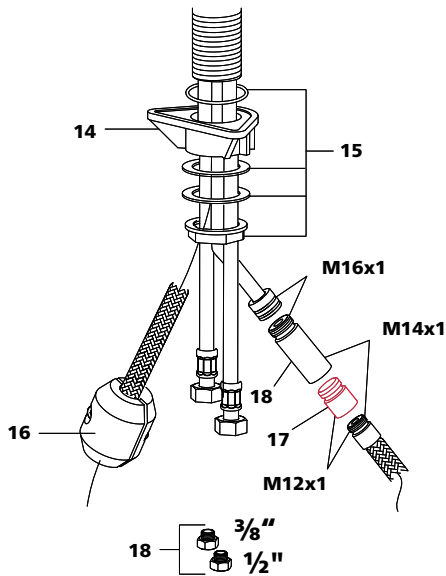

*** Surface: 000 chrome, 176 matt black