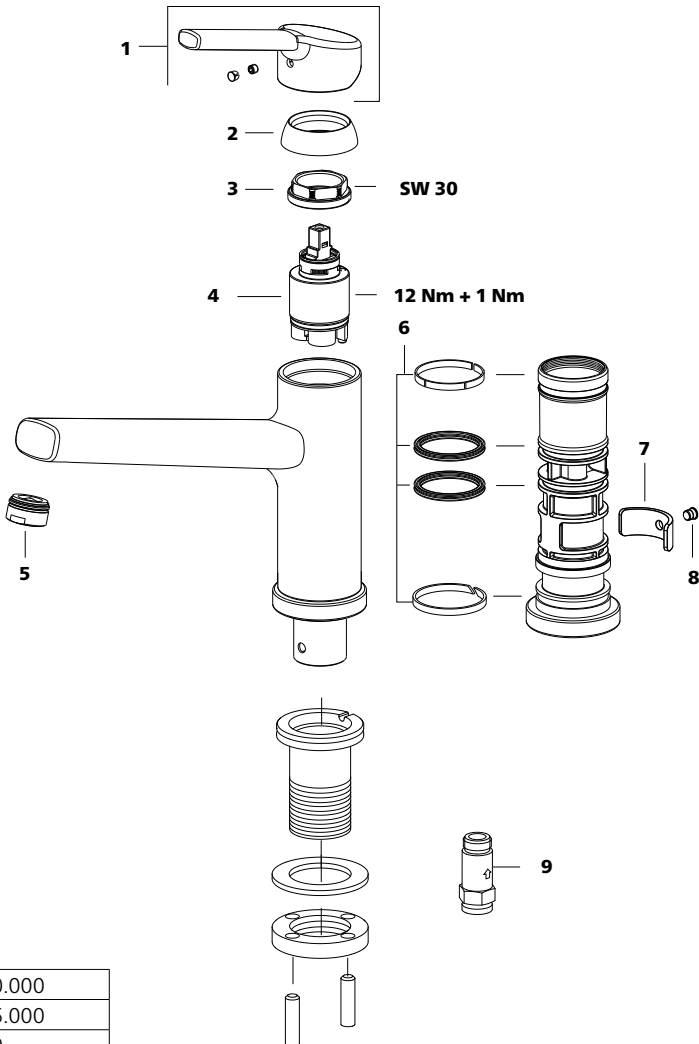

10.441.043.000FL

1	Z.537.550.000
2	Z.637.405.000
3	Z.635.599
4	Z.537.582
5	K.31.90.01.000 A31
6	Z.535.894
7	Z.635.717.700
8	Z.635.220.700
9	Z.536.223