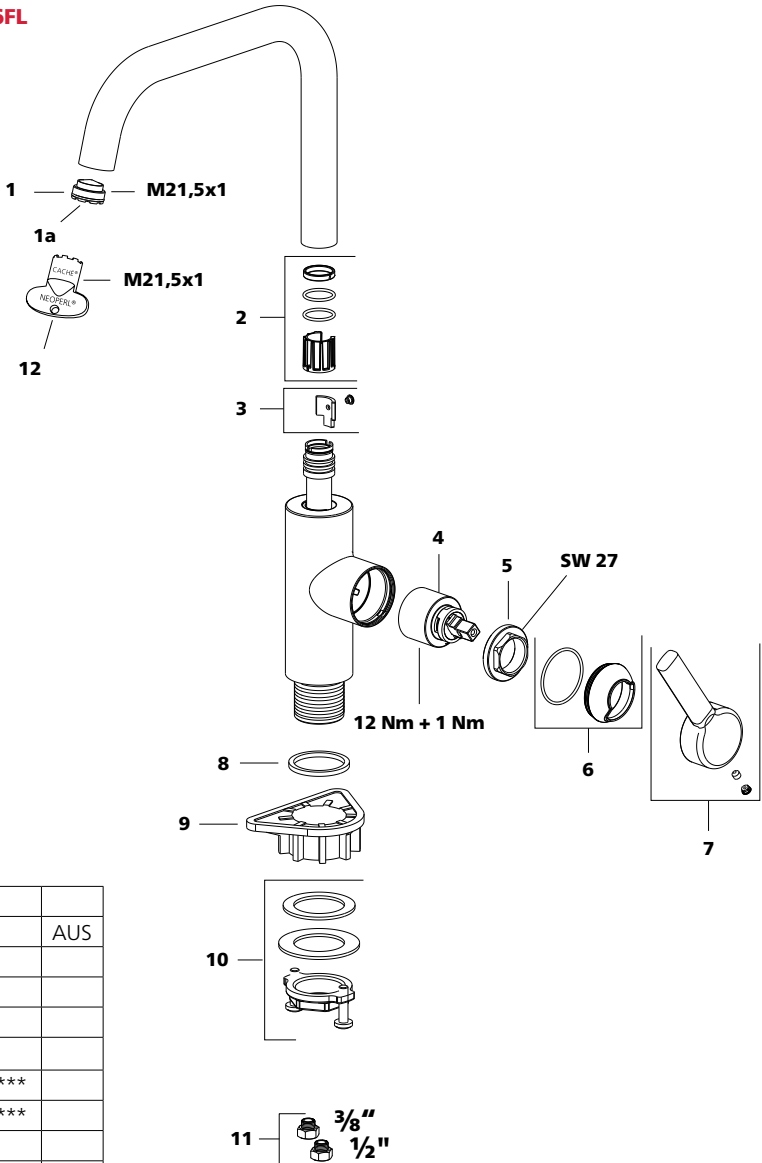

10.441.013.000FL
10.441.013.176FL

1	Z.639.308	
1a	Z.638.506	AUS
2	Z.538.319	
3	Z.538.579	
4	Z.537.584	
5	Z.638.735	
6	Z.538.295.***	
7	Z.538.630.***	
8	Z.638.911	
9	Z.532.241	
10	Z.538.315	
11	Z.535.739	AUS
12	Z.635.215	

*** Surface: 000 chrome, 176 matt black