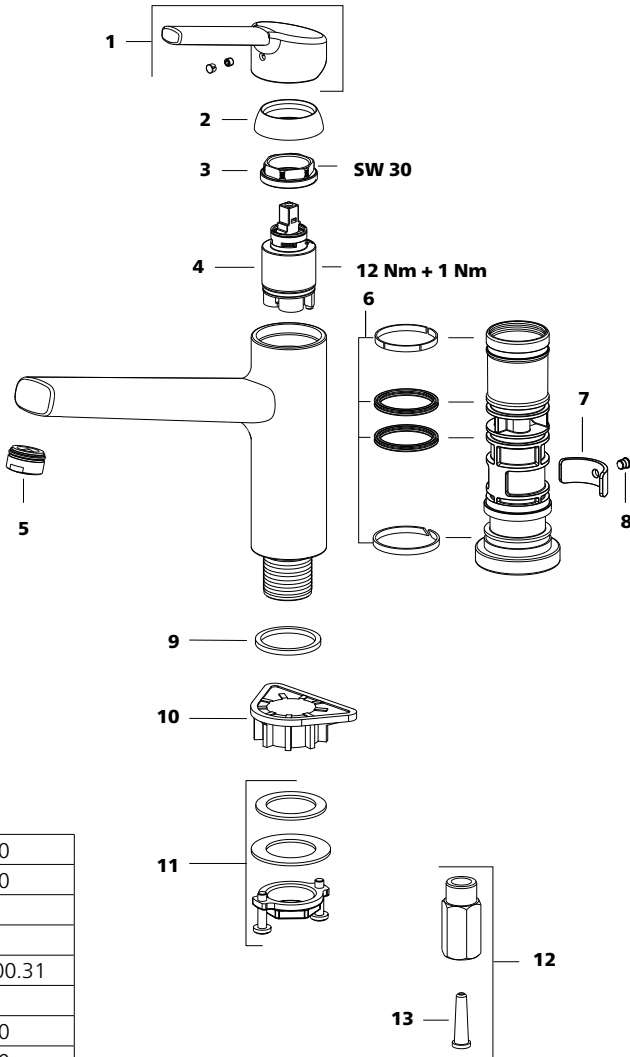

10.445.023.000FL

1	Z.537.550.000
2	Z.637.405.000
3	Z.635.599
4	Z.537.582
5	K.31.99.01.000.31
6	Z.535.894
7	Z.635.717.700
8	Z.635.220.700
9	Z.638.911
10	Z.532.241
11	Z.538.315
12	Z.538.367.000
13	Z.636.715